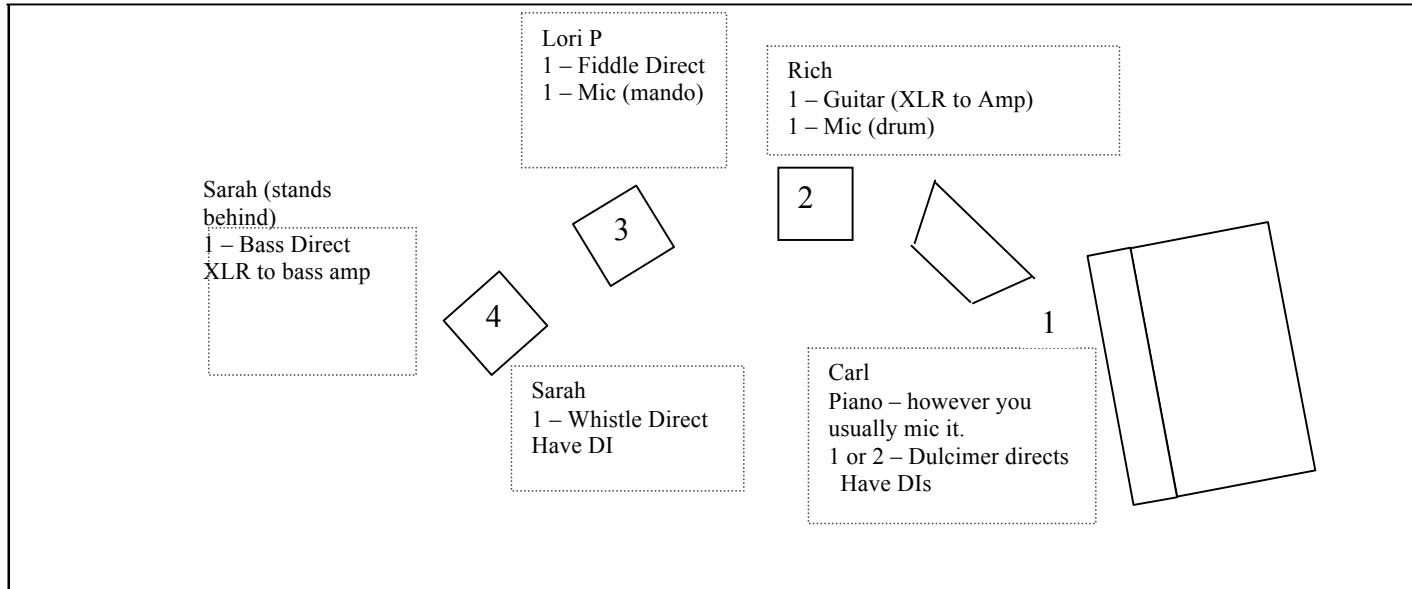

Stage plot for Cascade Crossing

Back of stage

**By location:**

- 1 – Carl     However you mic your piano, 2 directs (dulcimer)
- 2 – Rich     1 direct (DI), 1 microphone
- 3 – Lori P    1 direct (fiddle w/phantom power), 1 mic
- 4 – Sarah    2 directs (bass, whistle)

**Total inputs**

- 4 microphones
- 6 directs
- 1 caller mic
- 11 total